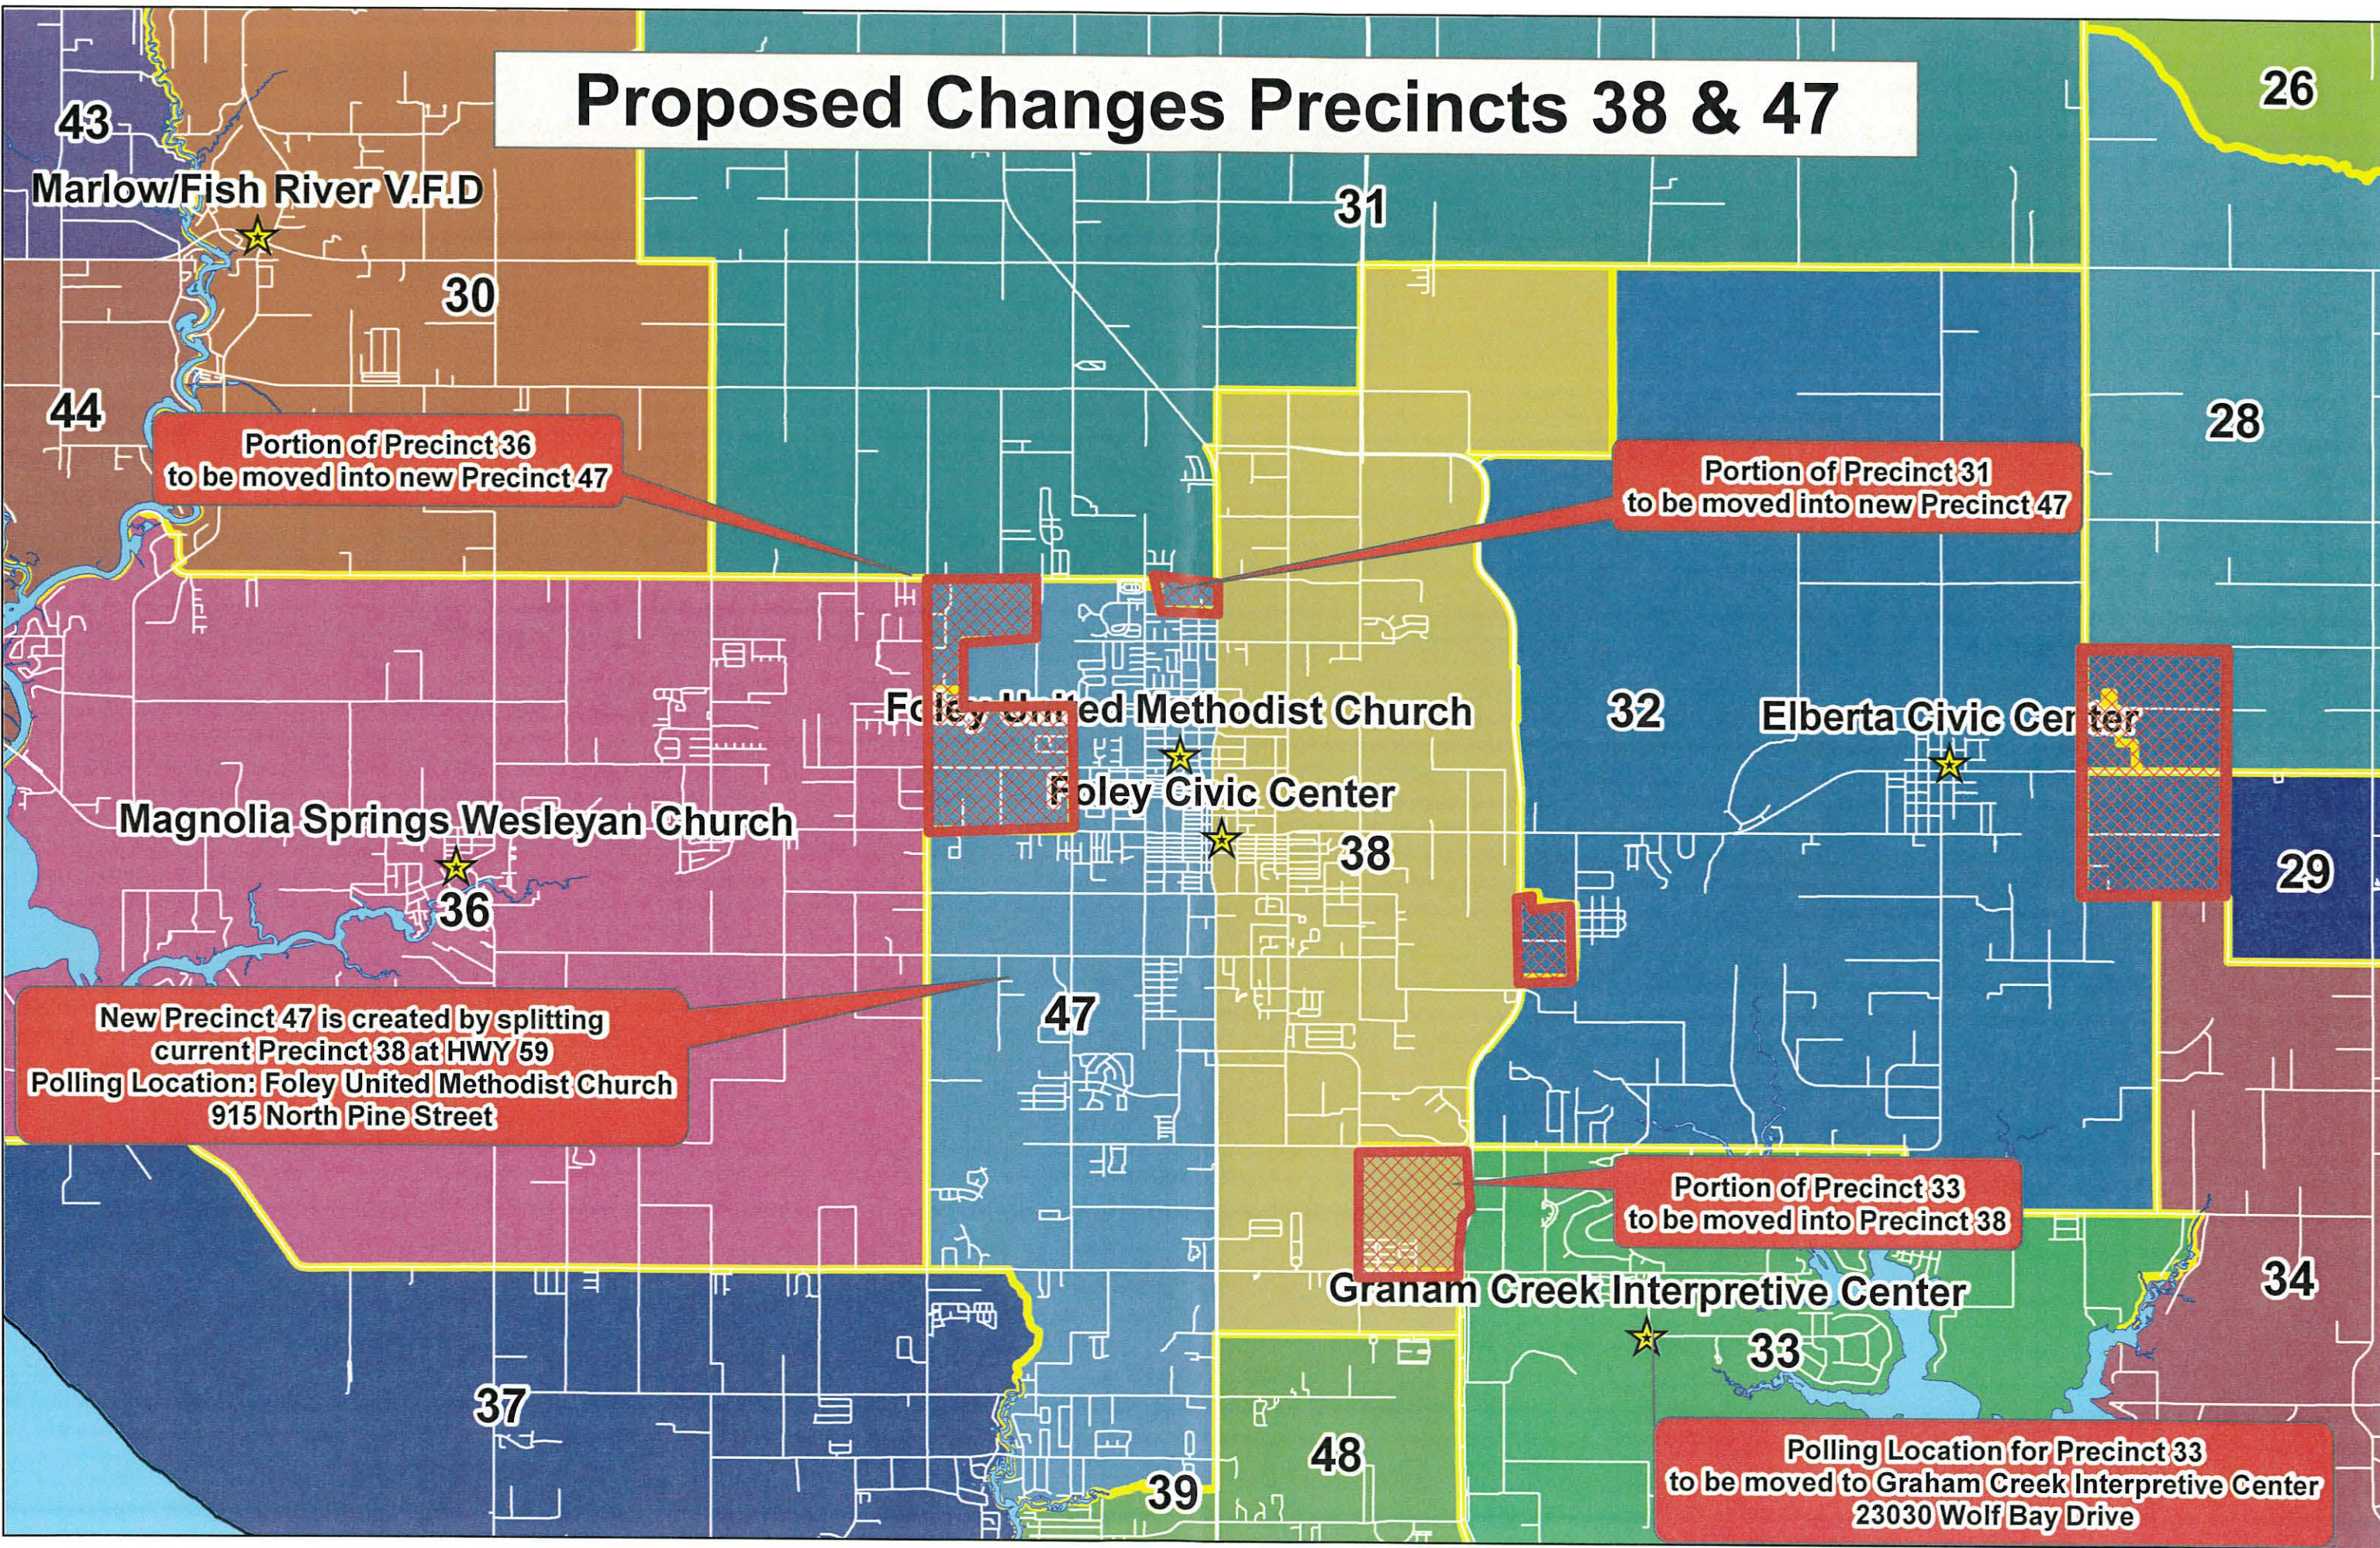

Proposed Changes Precincts 38 & 47

Portion of Precinct 36 to be moved into new Precinct 47

Portion of Precinct 31 to be moved into new Precinct 47

New Precinct 47 is created by splitting current Precinct 38 at HWY 59
Polling Location: Foley United Methodist Church
915 North Pine Street

Portion of Precinct 33 to be moved into Precinct 38

Polling Location for Precinct 33 to be moved to Granam Creek Interpretive Center
23030 Wolf Bay Drive