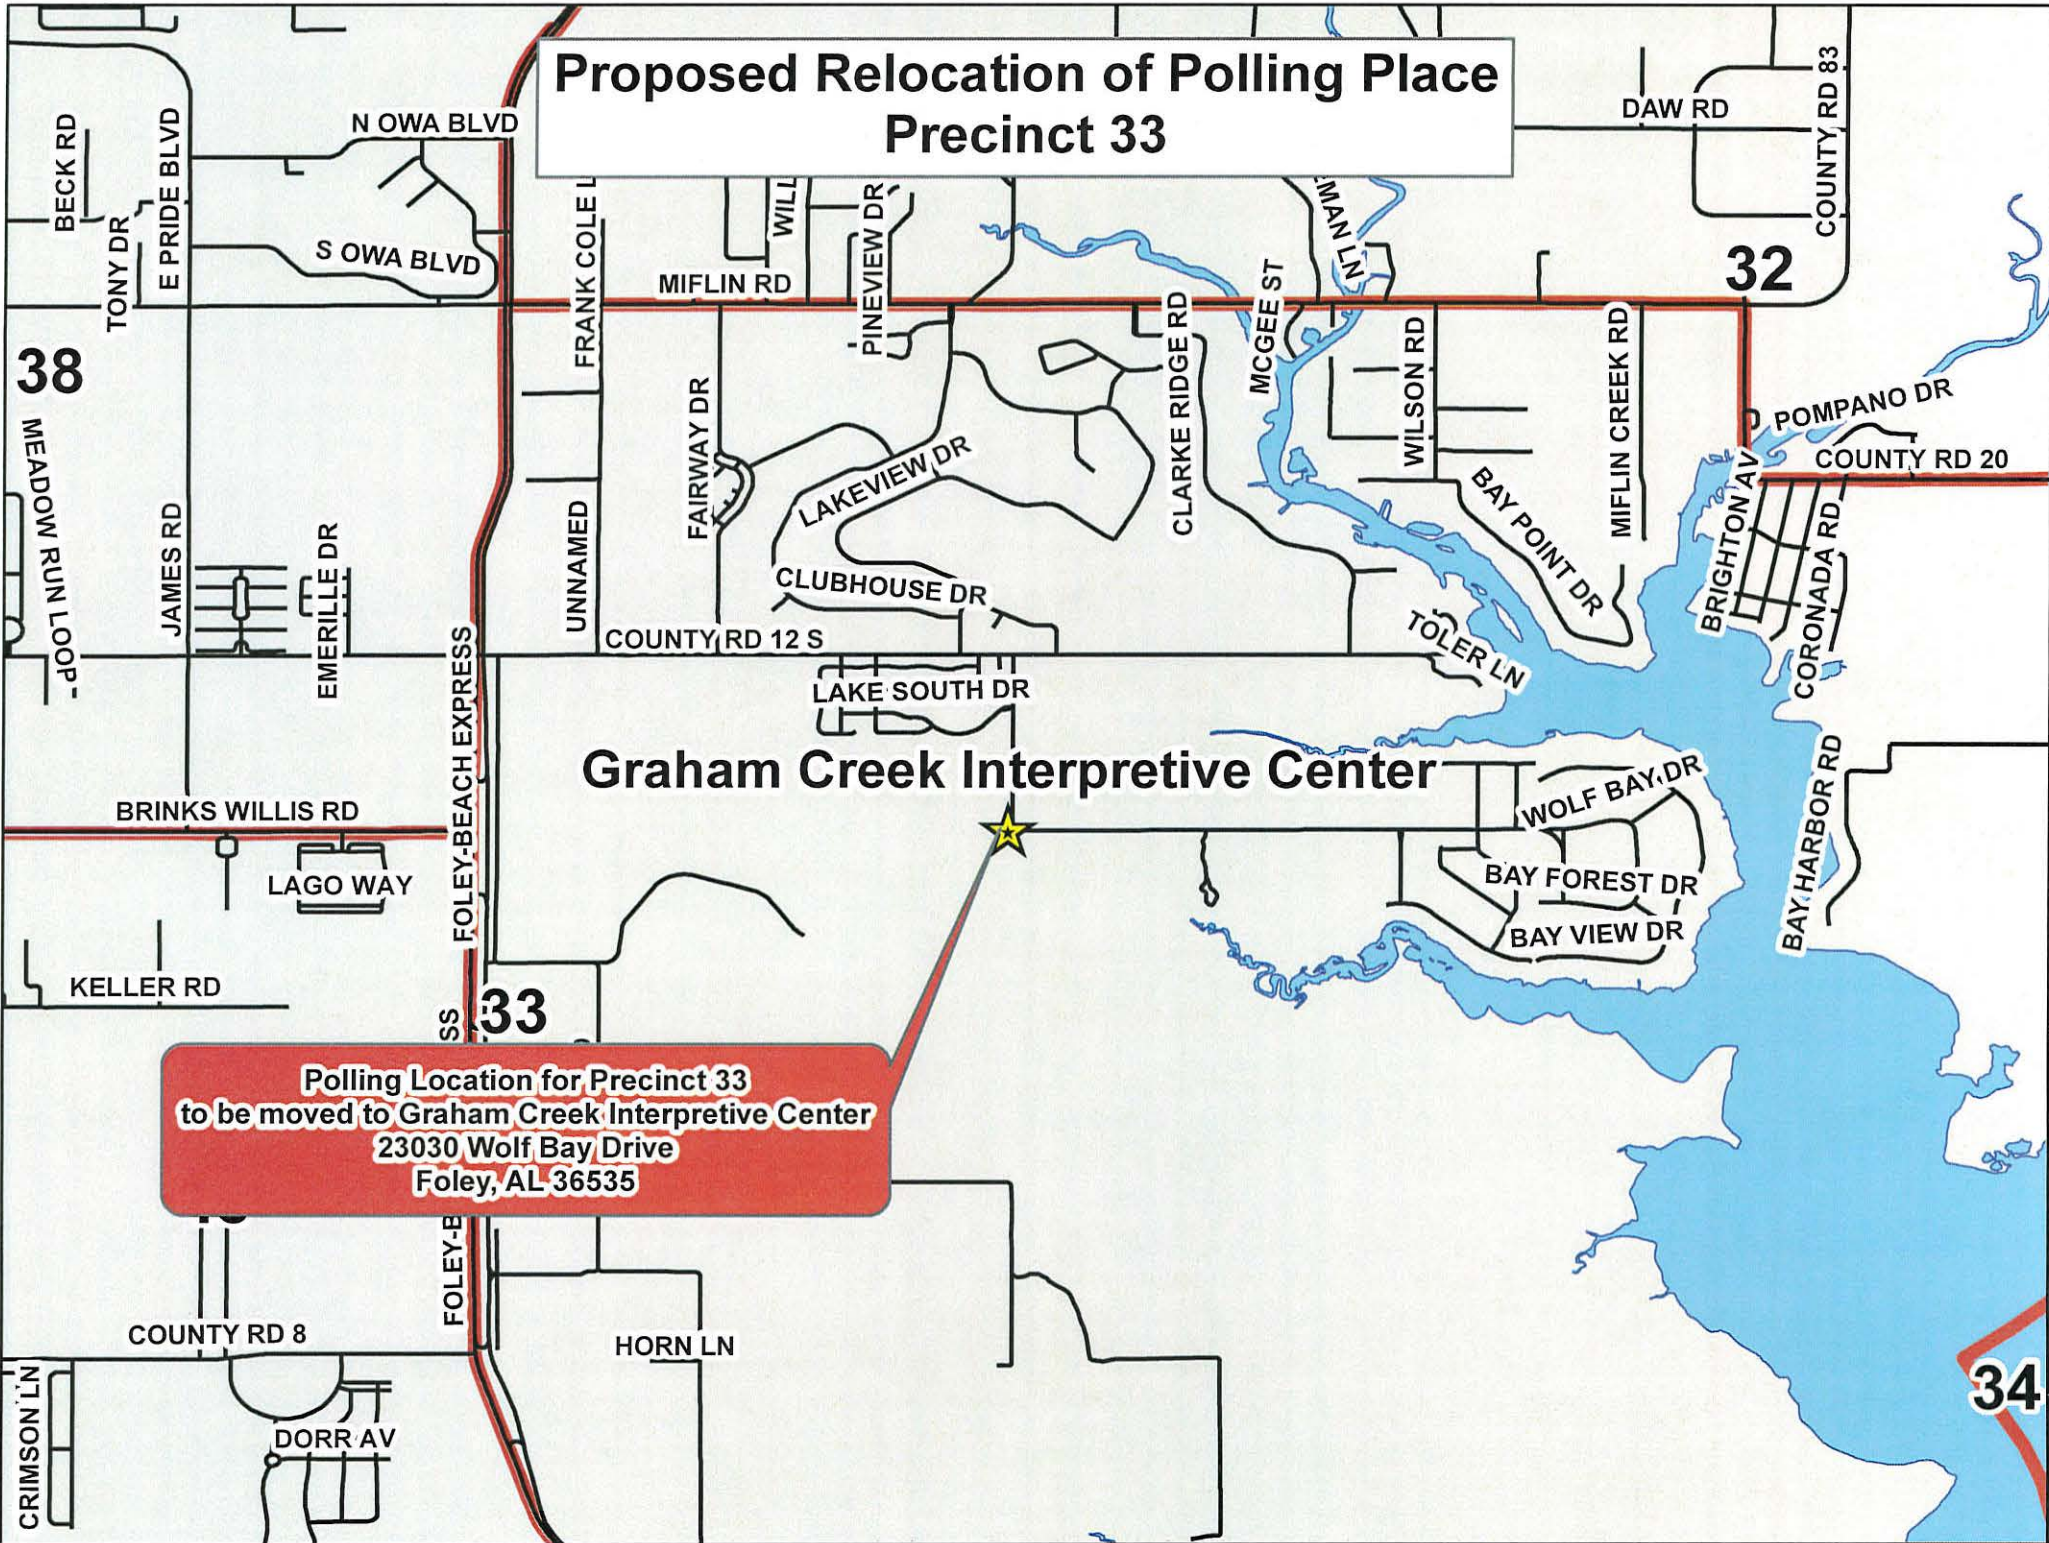

BREWER RD

ARD RD

Proposed Relocation of Polling Place Precinct 33

Graham Creek Interpretive Center

**Polling Location for Precinct 33
to be moved to Graham Creek Interpretive Center
23030 Wolf Bay Drive
Foley, AL 36535**