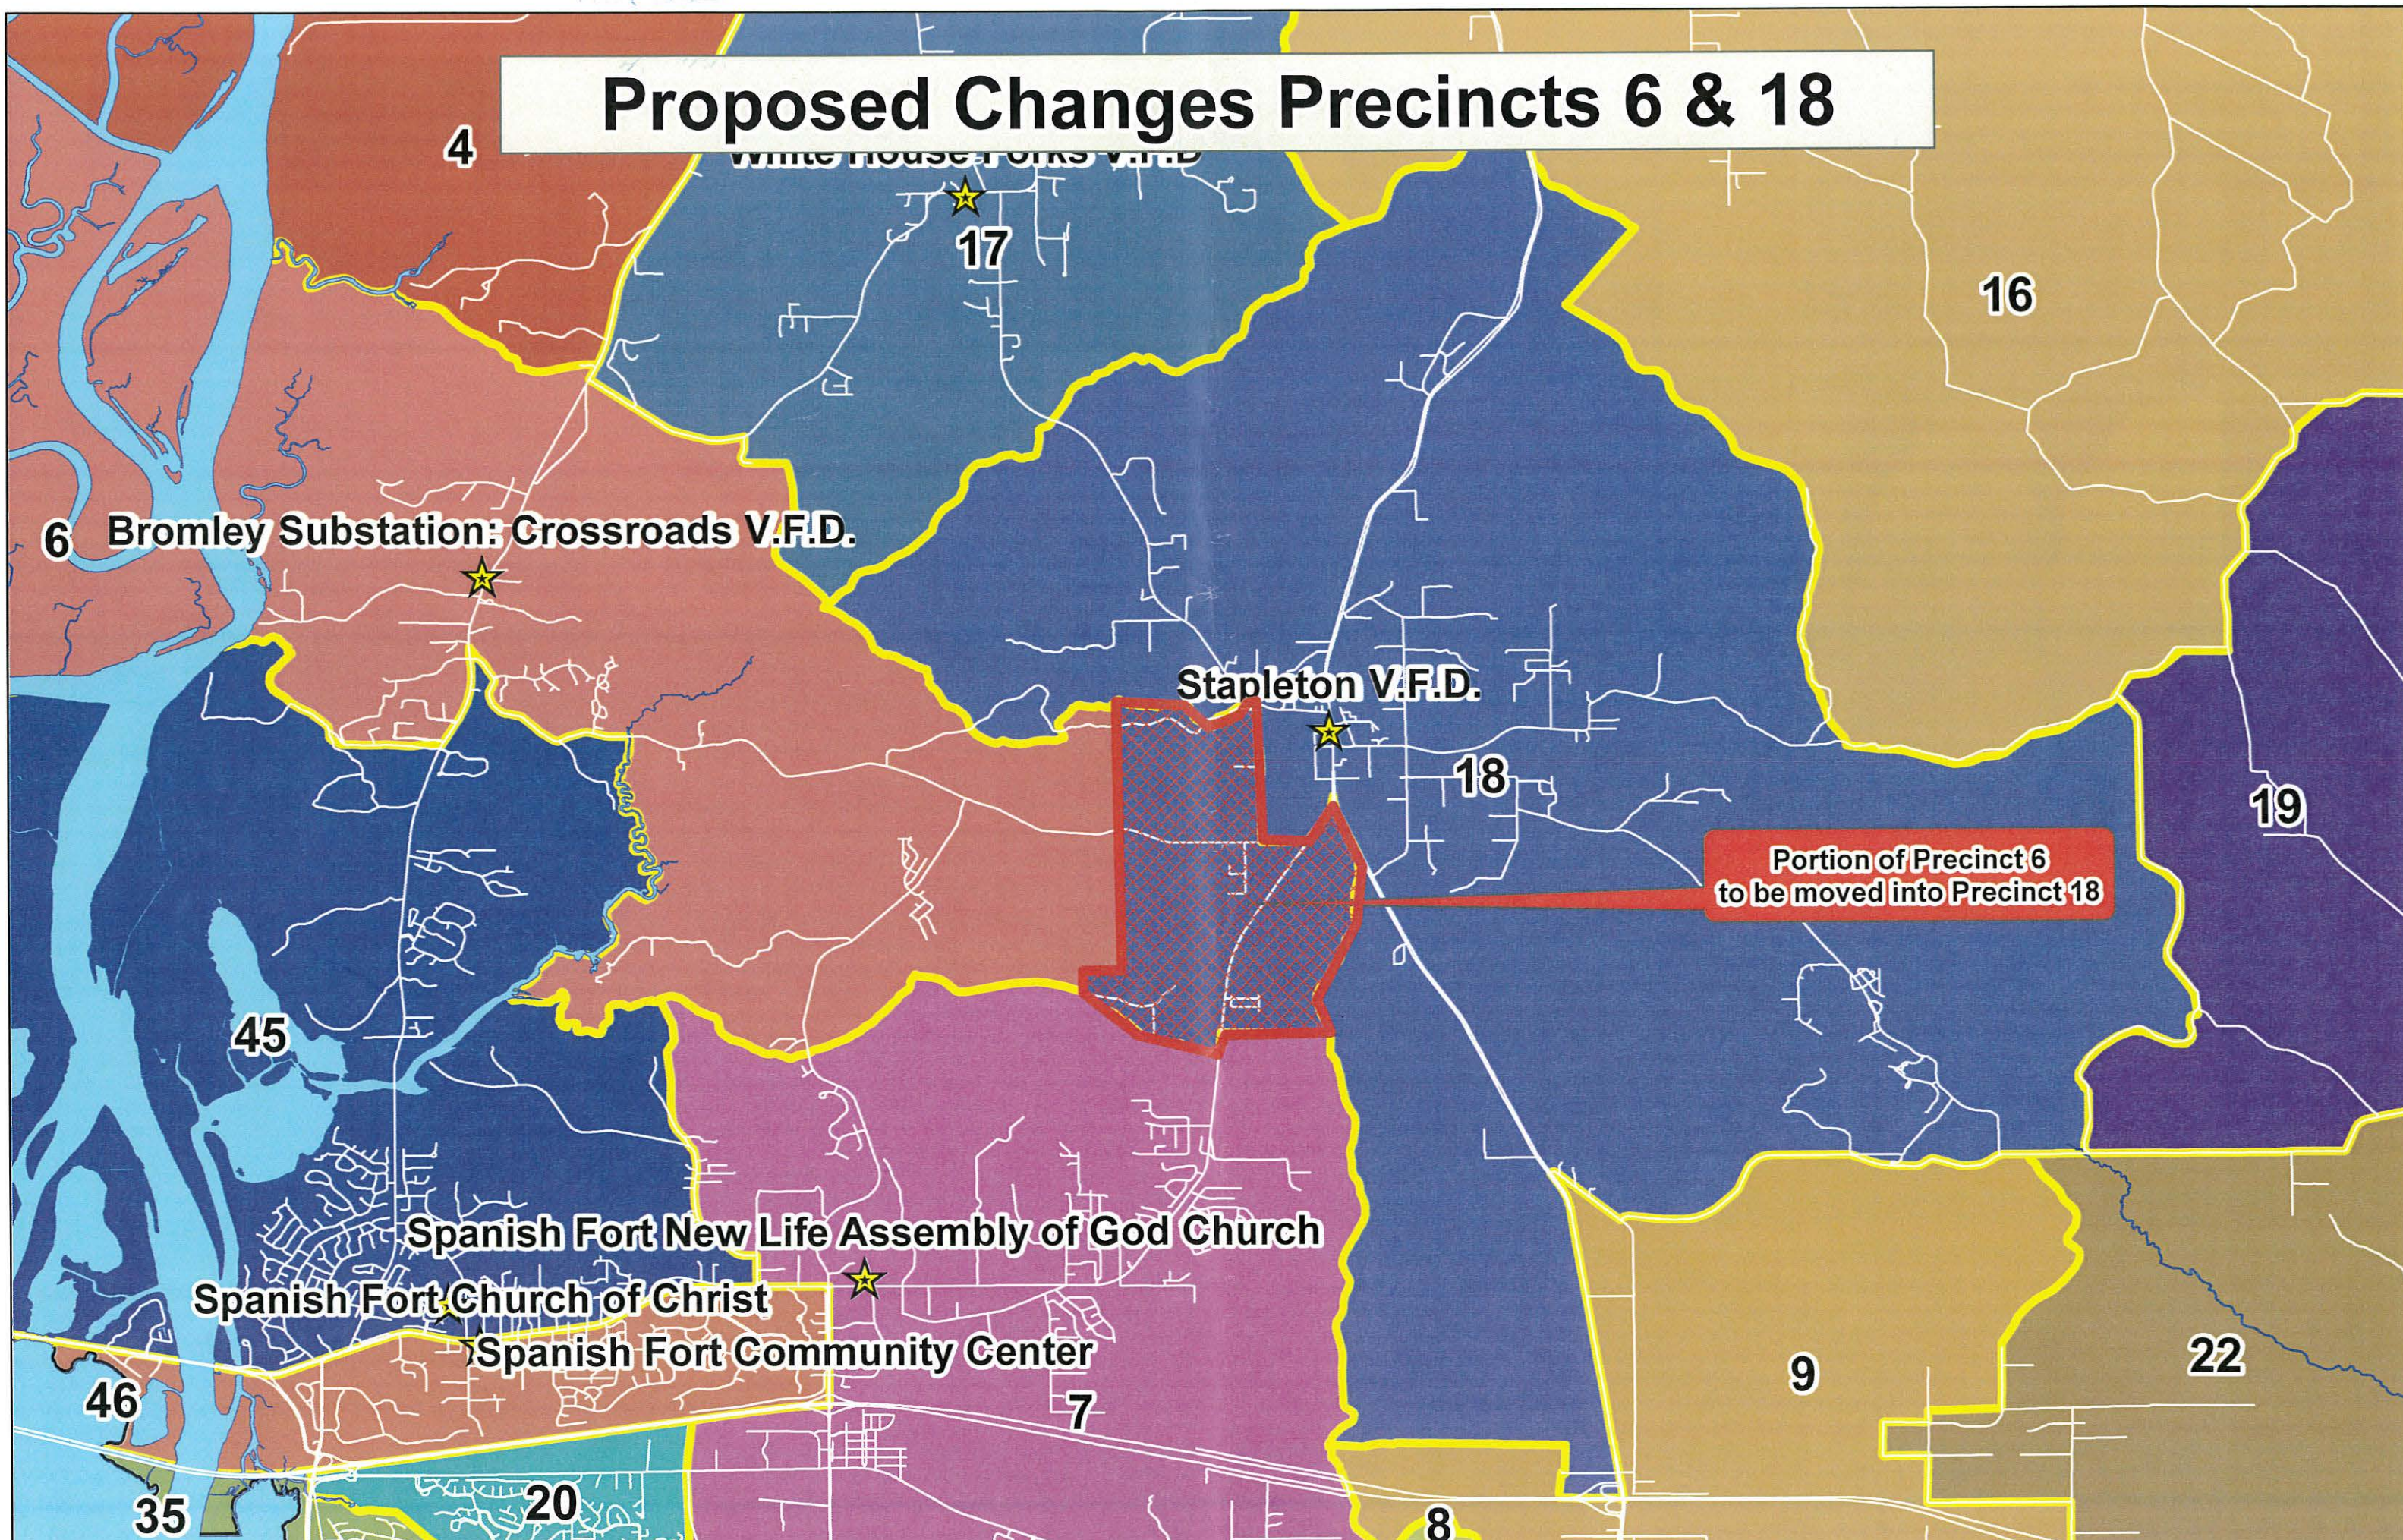

43

**Polling Location for Precinct 49
to be moved to Fairhope Avenue Baptist Church
8717 Fairhope Avenue
Fairhope, AL 36532**

Proposed Changes Precincts 6 & 18

Proposed Changes Precincts 11 & 12

2

11

Portion of Precinct 11
to be moved into Precinct 12