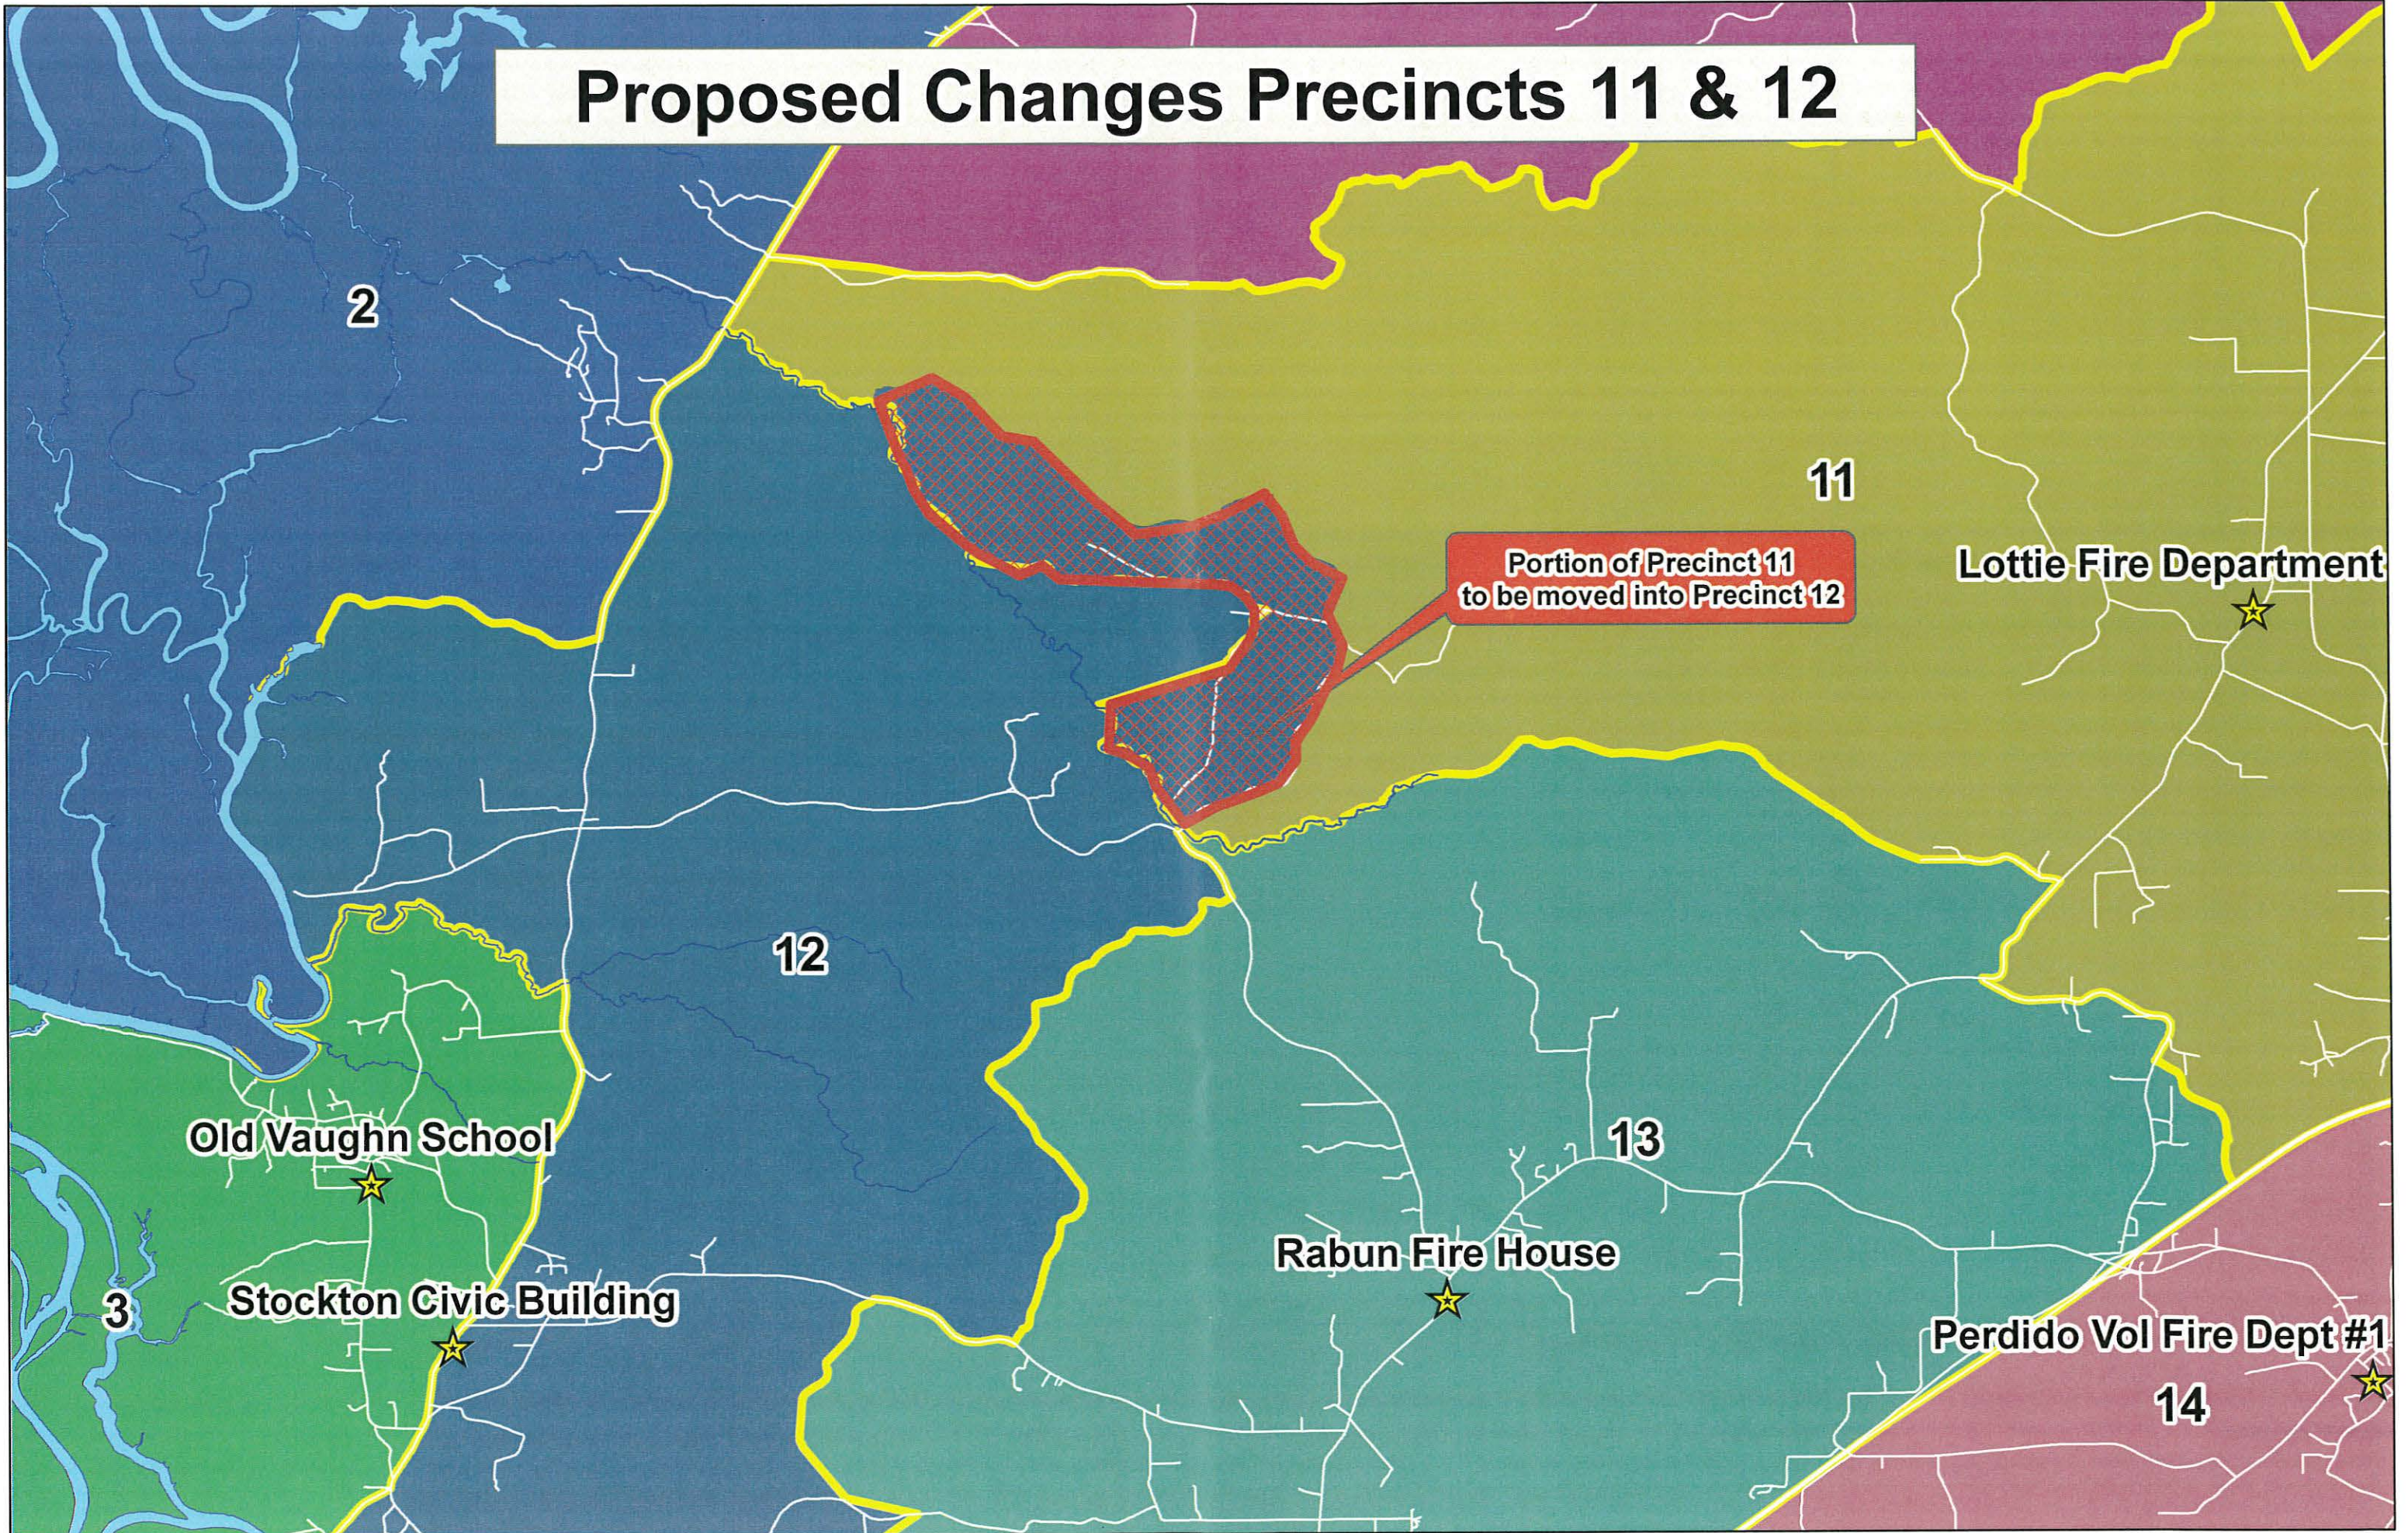

43

**Polling Location for Precinct 49
to be moved to Fairhope Avenue Baptist Church
8717 Fairhope Avenue
Fairhope, AL 36532**

Proposed Changes Precincts 6 & 18

Proposed Changes Precincts 11 & 12

2

11

Portion of Precinct 11
to be moved into Precinct 12