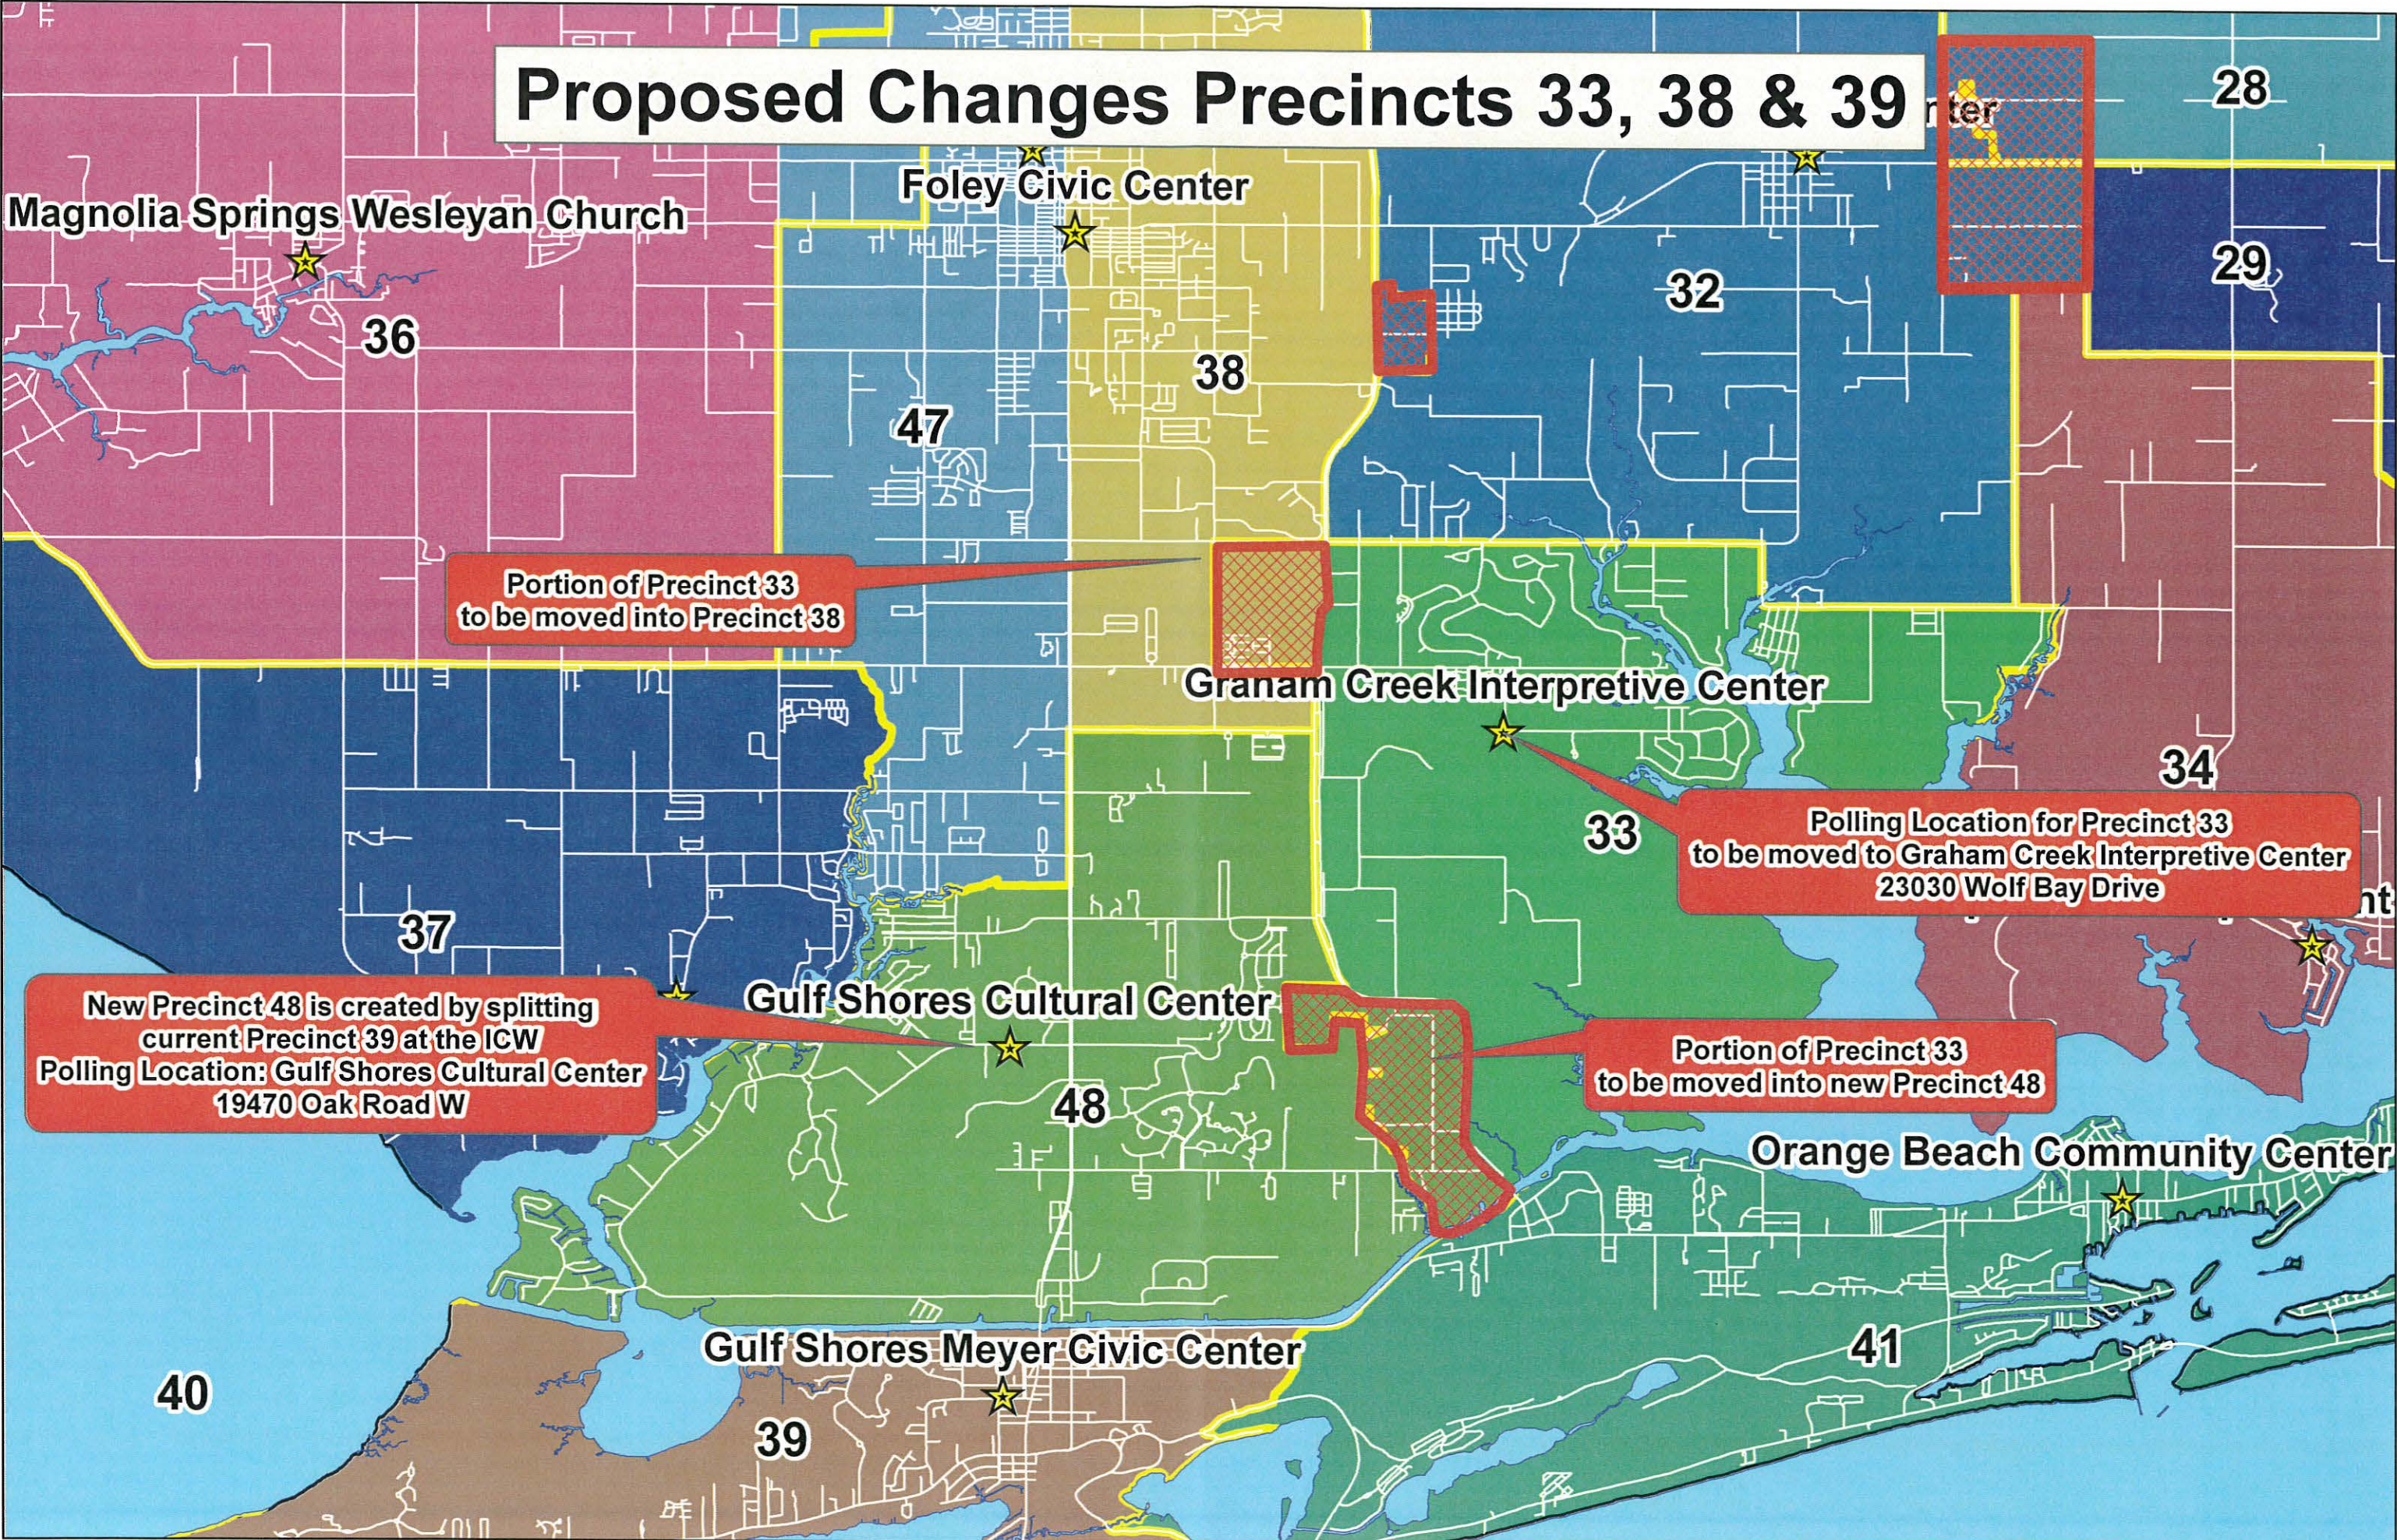

Proposed Changes Precincts 33, 38 & 39

Magnolia Springs Wesleyan Church

Foley Civic Center

36

47

38

32

28

29

Portion of Precinct 33 to be moved into Precinct 38

Graham Creek Interpretive Center

33

Polling Location for Precinct 33 to be moved to Graham Creek Interpretive Center
23030 Wolf Bay Drive

34

37

Gulf Shores Cultural Center

New Precinct 48 is created by splitting current Precinct 39 at the ICW
Polling Location: Gulf Shores Cultural Center
19470 Oak Road W

48

Portion of Precinct 33 to be moved into new Precinct 48

Orange Beach Community Center

40

Gulf Shores Meyer Civic Center

39

41